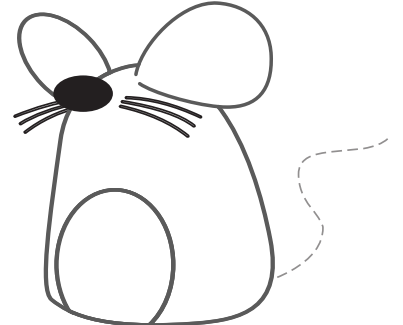

Fetch!

with Ruff Ruffman™

HOW TO DRAW Chet

Learn how to draw Chet – then draw him a lot!

pbskidsgo.org/fetch

1 Body

circle

oval

slightly off center

connect the outsides of the shapes

add an oval about half way down

2 Head, tail, and finishing touches

erase the guidelines

a diagonal oval and a guitar pick shape

an oval and 6 lines

a squiggly line

Tip: Draw the Fetch 3000 next to Chet to make him feel more at home.