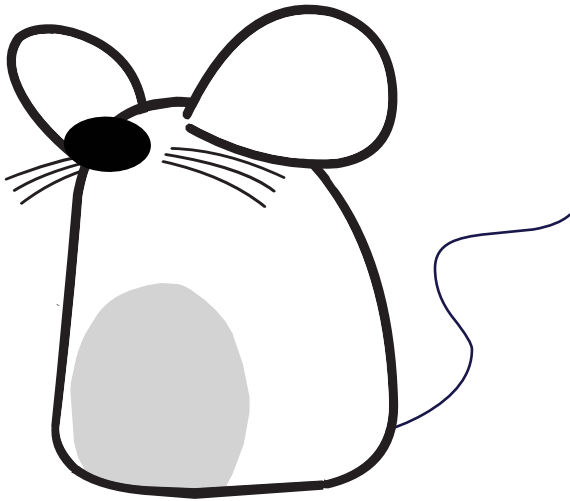

Fetch!

with Ruff Ruffman™

HOW TO DRAW Chet

Learn how to draw Chet – then draw him a lot!

pbskidsgo.org/fetch

1 Body

circle

oval

slightly off center

connect the outsides of the shapes

add an oval about half way down

2 Head, tail, and finishing touches

erase the guidelines

a diagonal oval and a guitar pick shape

an oval and 6 lines

a squiggly line

Tip: Draw the Fetch 3000 next to Chet to make him feel more at home.