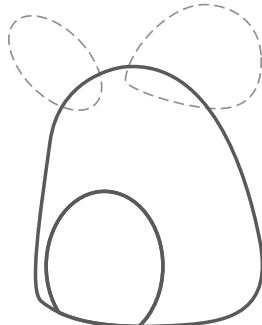

Fetch!

with Ruff Ruffman™

HOW TO DRAW Chet

Learn how to draw Chet – then draw him a lot!

pbskidsgo.org/fetch

1 Body

circle

oval

slightly off center

connect the outsides of the shapes

add an oval about half way down

2 Head, tail, and finishing touches

erase the guidelines

a diagonal oval and a guitar pick shape

an oval and 6 lines

a squiggly line

Tip: Draw the Fetch 3000 next to Chet to make him feel more at home.